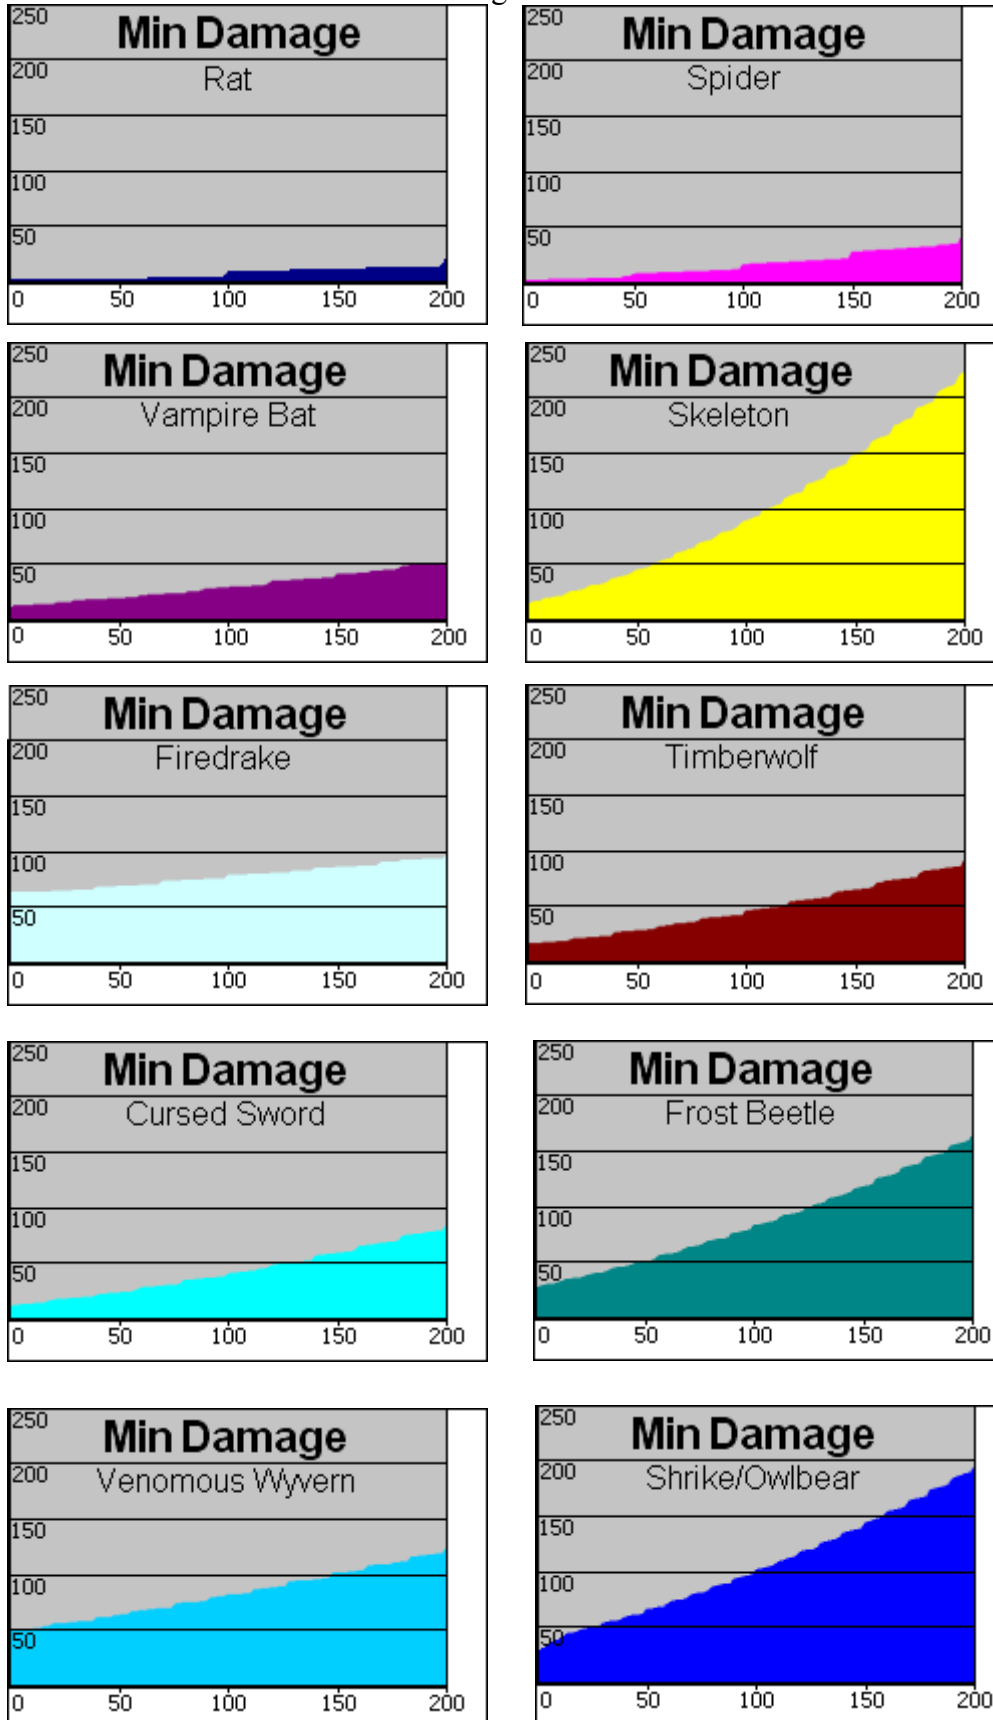

Tab 4.2: Minimum Damage Stat for Summoned Creatures

Table of Contents

Tab 4.2: Minimum Damage Stat for Summoned Creatures.....1
 4.2.1 Comparison of 10 Summoned Creatures.....1
 4.2.2 Graphs for individual Summons.....2

4.2.1 Comparison of 10 Summoned Creatures

The graph below indicates how the “Minimum Damage” stat varies with a character’s Charm Magic skill.

Comparison of 10 Summons: Minimum Damage per Charm Skill

4.2.2 Graphs for individual Summons

As with the comparison graph above, the x axis represents the character's Charm skill, and the y axis the summoned monster's minimum damage.

Tab 4.2 - Minimum Damage Stat for Summoned Creatures