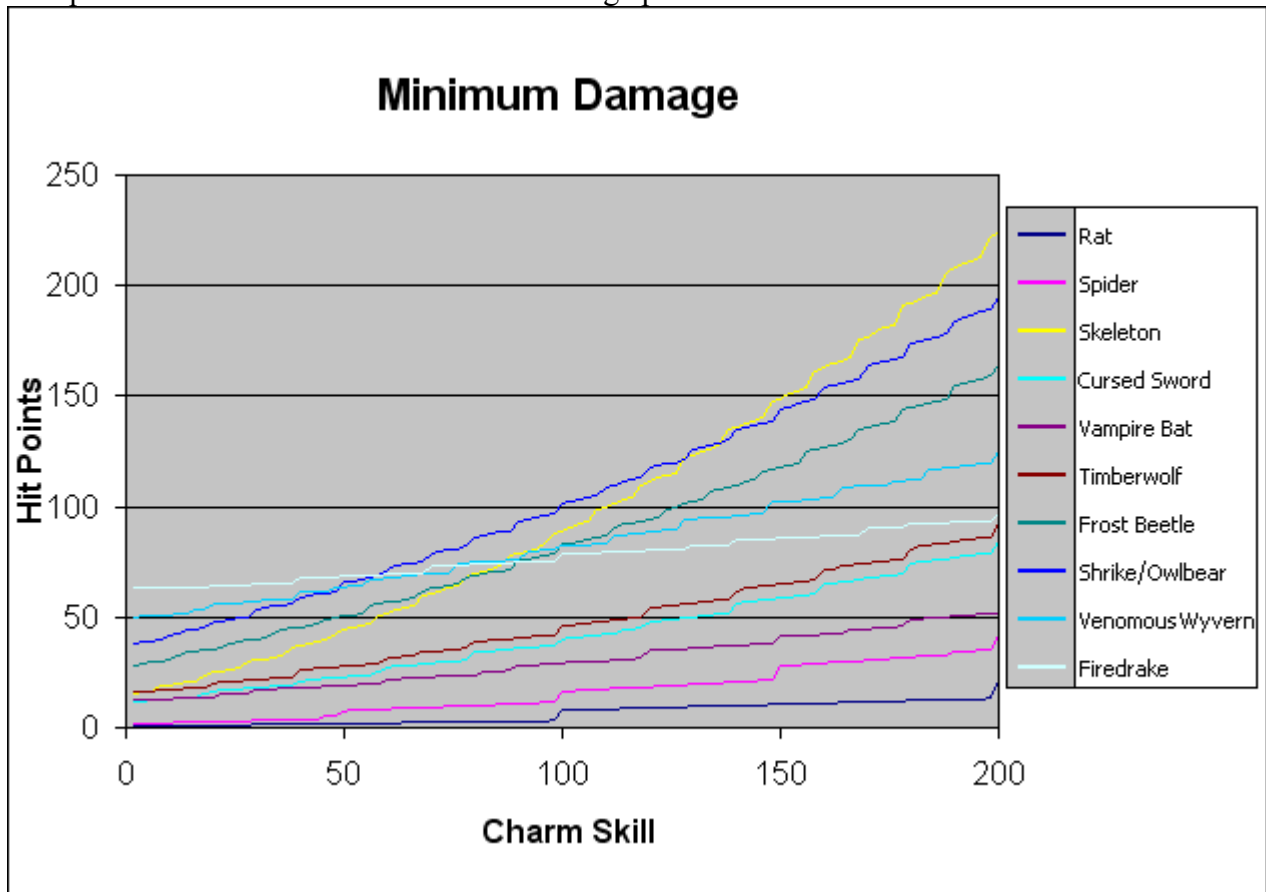

Tab 4.2: Minimum Damage Stat for Summoned Creatures

Table of Contents

Tab 4.2: Minimum Damage Stat for Summoned Creatures.....1
 4.2.1 Comparison of 10 Summoned Creatures.....1
 4.2.2 Graphs for individual Summons.....2

4.2.1 Comparison of 10 Summoned Creatures

The graph below indicates how the “Minimum Damage” stat varies with a character’s Charm Magic skill.

Comparison of 10 Summons: Minimum Damage per Charm Skill

4.2.2 Graphs for individual Summons

As with the comparison graph above, the x axis represents the character's Charm skill, and the y axis the summoned monster's minimum damage.

Tab 4.2 - Minimum Damage Stat for Summoned Creatures